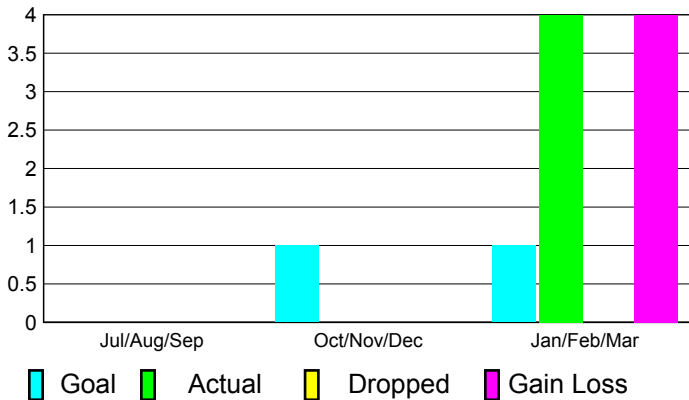

## CLUBS

**Club Results  
2010-2011**

**Clubs  
2009-2010**

Month	New Club Goal	Actual New Clubs	Actual Dropped Clubs	Gain/Loss of Clubs	Gain/Loss of Clubs
Jul/Aug/Sep	0	0	0	0	-1
Oct/Nov/Dec	1	0	0	0	0
Jan/Feb/Mar	1	4	0	4	3
<b>Totals</b>	<b>2</b>	<b>4</b>	<b>0</b>	<b>4</b>	<b>2</b>

### Club Results 2010-2011

Goal, New, Dropped, Gain/Loss