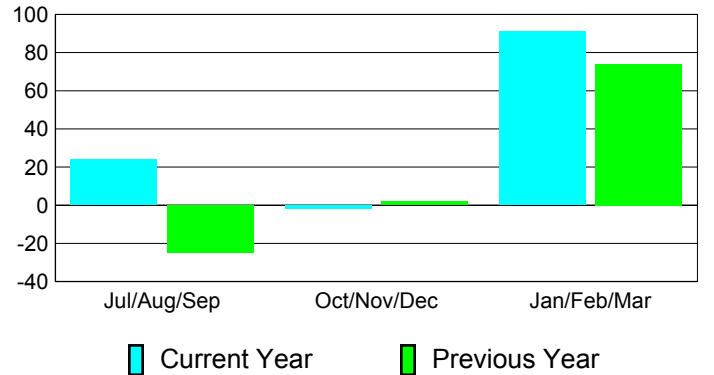

Gender Comparison 2010-2011

Jul/Aug/Sep

Oct/Nov/Dec

Jan/Feb/Mar

Male

Female