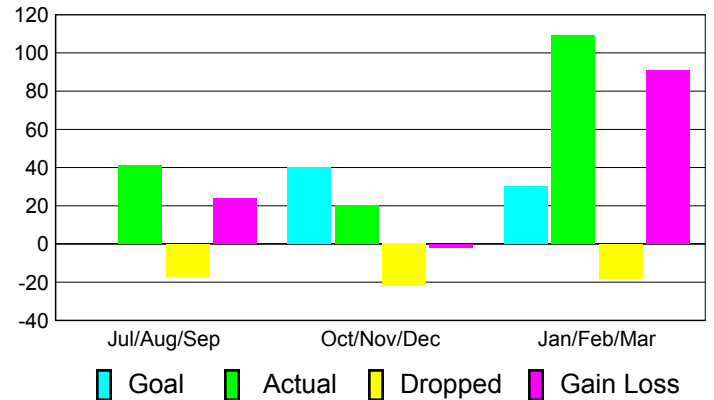

### YTD Status Quo Clubs 2010-2011

Status Quo Clubs Compared to Status Quo Members

## MEMBERSHIP

**Membership Results  
2010-2011**

**Membership  
2009-2010**

Month	Net Memb Goal	Actual New Memb	Actual Dropped Memb	Gain/Loss of Memb	Gain/Loss of Memb
Jul/Aug/Sep	0	41	-17	24	-25
Oct/Nov/Dec	40	20	-22	-2	2
Jan/Feb/Mar	30	109	-18	91	74
<b>Totals</b>	<b>70</b>	<b>170</b>	<b>-57</b>	<b>113</b>	<b>51</b>

### Membership Results 2010-2011

Goal, New, Dropped, Gain/Loss

### Comparison of Membership Gain/Loss

Current Year Compared to the Previous Year